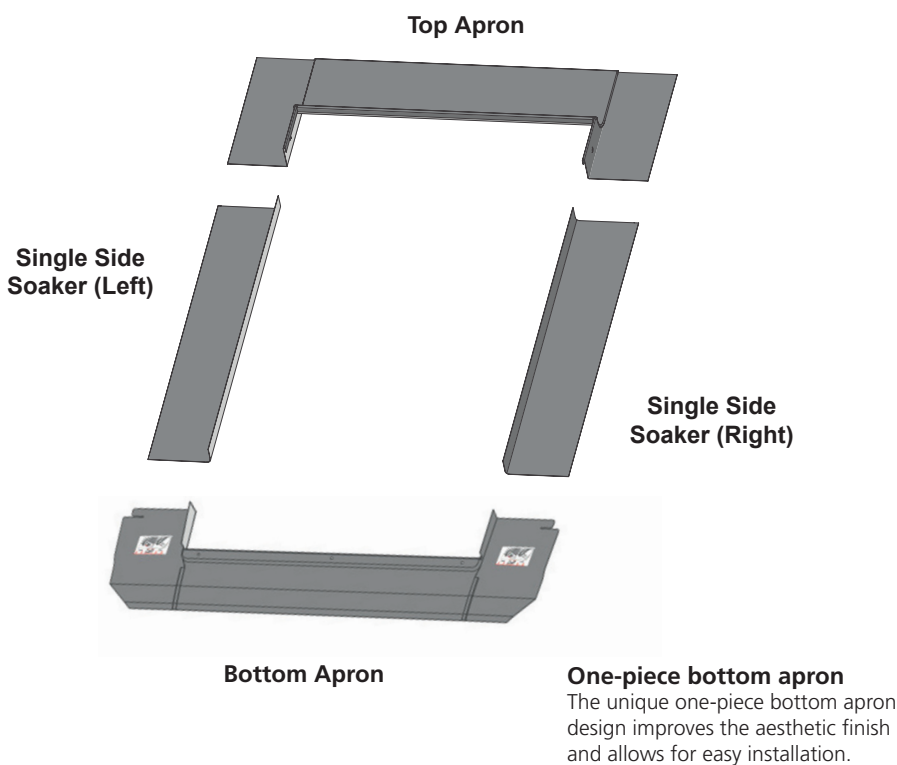

Rubber Roof Flashings

Keylite flashing kits are the most efficient way to ensure a watertight installation for your roof windows and have been designed to integrate efficiently with specific roofing materials.

Rubber Roof Flashing Components

Tile: RRF

▶ **Roof Pitch 15° - 90°**
Flashing for single window installation where a rubber roofing membrane is applied.

▶ **Material Profile – Max 10mm**

Guarantee

▶ **10 Years** – Keylite’s hassle free guarantee on flashings.

Finish Options

▶ **Exterior - Grey**

Size Range

Window Sizes (WxH)	550x780	550x980	550x1180	660x1180	780x980	780x1180	780x1400	940x1400	940x1600	1140x1180	1340x980	1340x1400
Rubber Roof Flashing	RRF 01	RRF 02	RRF 01C	RRF 03	RRF 04	RRF 05	RRF 06	RRF 07F	RRF 07	RRF 08	RRF 09	RRF 10