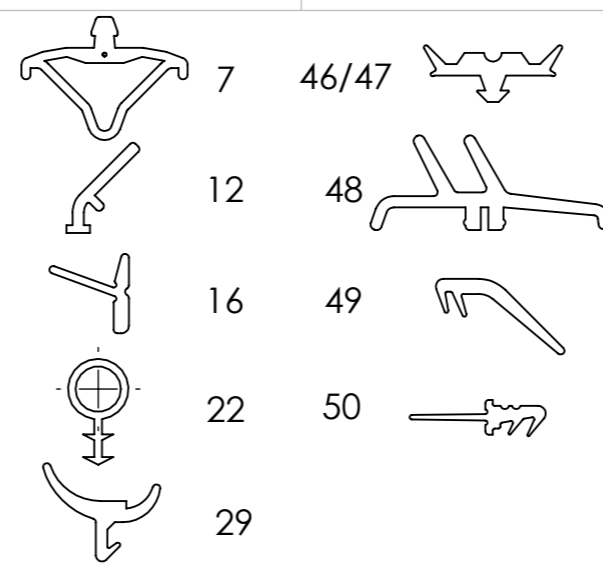

Keylite Roof Windows - Top Hung Part List

Part No.	Part Name	Part No.	Part Name
1	Frame Timber	16	Frame Side Flashing Seal
2	Latch Keep Timber	17	Frame C-Channel L&R
3	Latch Keep Plastic	18	FSF Guide L&R
4	Hood Flashing	19	Thimble
5	Hood Strip Hold. Bracket	20	Arms L&R
6	Hood Strip	21	Frame Hinge Spring
7	Hood Seal	22	Latch Keep Timber Seal
8	Hood support	23	Flick Fit Bracket
9	Hood Hook	24	Flick Fit Base Support
10	Hood Filtre	25	Handle Keep
11	Hood Foam	26	Futuretherm Tech. Foam
12	Frame End Cap Rubber L&R	27	M8 Bolt Silver-Red
13	Frame End Cap L&R	28	Arm Timber L&R
14	Bottom Frame Piece	29	Arm Timber Seal
15	Frame Side Flashing L&R		

Part No.	Part Name	Part No.	Part Name
30	Sash Timber	46	Glazing Seal Top
31	Top Rail	47	Glazing Seal L&R
32	Sash Hinge L&R	48	Glazing Seal Bottom
33	Traffic Cone	49	Sash Side/Bottom Seal
34	Latch	50	Second. Weather Seal
35	Vent Flap Handle	51	Sash End Cap L&R
36	Locking Bolt Housing	52	Georgian Bar (CW)
37	Locking Bolt Plastic	53	Sash Guide Plug
38	Glazing Unit	54	Link Bar
39	Lower Glazing Piece	55	Handle
40	Glazing Boss	56	Gas spring
41	Upper Glazing Piece		
42	Glazing Border Top		
43	Glazing Border L&R		
44	Sash C-Channel L&R		
45	C-Channel End Cap		