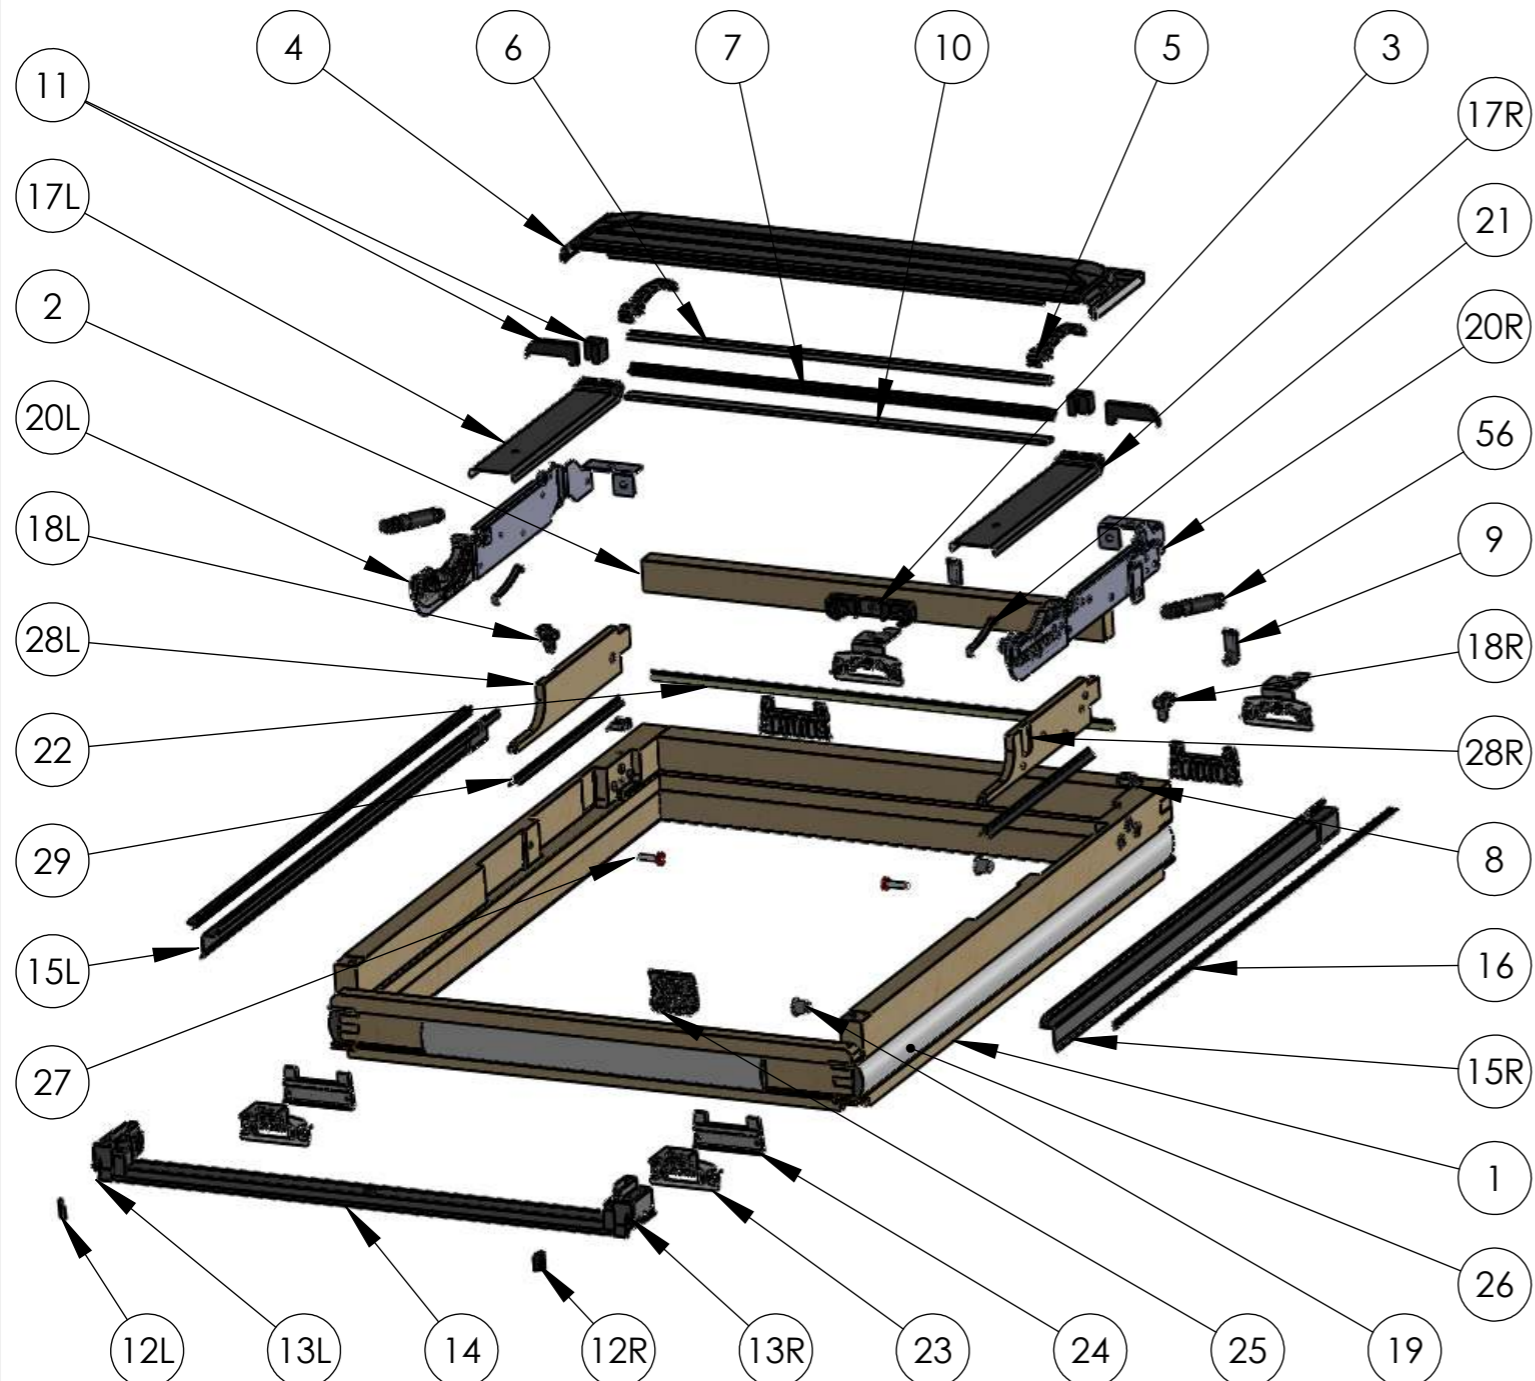

Keylite Roof Windows - Top Hung Part List

Part No.	Part Name	Part No.	Part Name
1	Frame Timber	16	Frame Side Flashing Seal
2	Latch Keep Timber	17	Frame C-Channel L&R
3	Latch Keep Plastic	18	FSF Guide L&R
4	Hood Flashing	19	Thimble
5	Hood Strip Hold. Bracket	20	Arms L&R
6	Hood Strip	21	Frame Hinge Spring
7	Hood Seal	22	Latch Keep Timber Seal
8	Hood support	23	Flick Fit Bracket
9	Hood Hook	24	Flick Fit Base Support
10	Hood Filtre	25	Handle Keep
11	Hood Foam	26	Futuretherm Tech. Foam
12	Frame End Cap Rubber L&R	27	M8 Bolt Silver-Red
13	Frame End Cap L&R	28	Arm Timber L&R
14	Bottom Frame Piece	29	Arm Timber Seal
15	Frame Side Flashing L&R		

Part No.	Part Name	Part No.	Part Name
30	Sash Timber	46	Glazing Seal Top
31	Top Rail	47	Glazing Seal L&R
32	Sash Hinge L&R	48	Glazing Seal Bottom
33	Traffic Cone	49	Sash Side/Bottom Seal
34	Latch	50	Second. Weather Seal
35	Vent Flap Handle	51	Sash End Cap L&R
36	Locking Bolt Housing	52	Georgian Bar (CW)
37	Locking Bolt Plastic	53	Sash Guide Plug
38	Glazing Unit	54	Link Bar
39	Lower Glazing Piece	55	Handle
40	Glazing Boss	56	Gas spring
41	Upper Glazing Piece		
42	Glazing Border Top		
43	Glazing Border L&R		
44	Sash C-Channel L&R		
45	C-Channel End Cap		