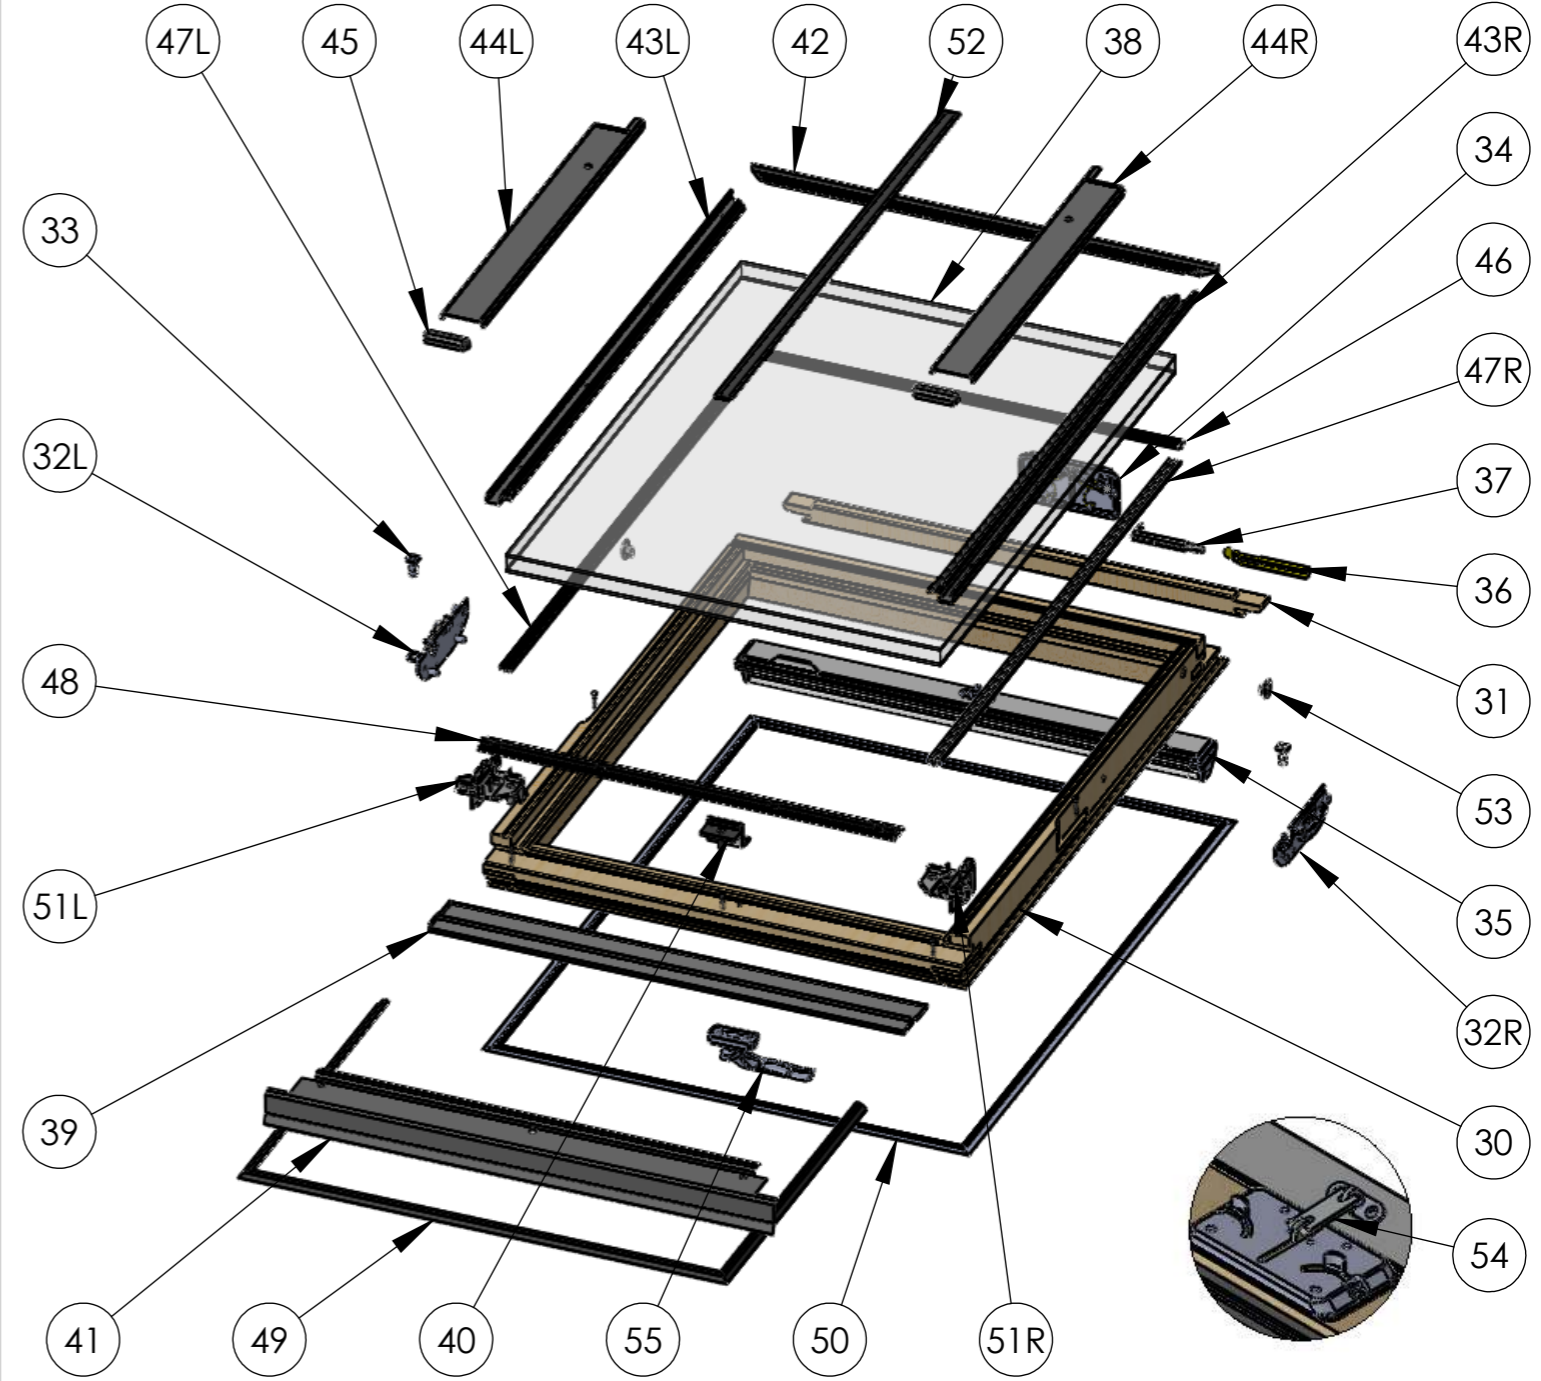

Keylite Roof Windows - Top Hung Part List

Part No.	Part Name	Part No.	Part Name
1	Frame Timber	16	Frame Side Flashing Seal
2	Latch Keep Timber	17	Frame C-Channel L&R
3	Latch Keep Plastic	18	FSF Guide L&R
4	Hood Flashing	19	Thimble
5	Hood Strip Hold. Bracket	20	Arms L&R
6	Hood Strip	21	Frame Hinge Spring
7	Hood Seal	22	Latch Keep Timber Seal
8	Hood support	23	Flick Fit Bracket
9	Hood Hook	24	Flick Fit Base Support
10	Hood Filtre	25	Handle Keep
11	Hood Foam	26	Futuretherm Tech. Foam
12	Frame End Cap Rubber L&R	27	M8 Bolt Silver-Red
13	Frame End Cap L&R	28	Arm Timber L&R
14	Bottom Frame Piece	29	Arm Timber Seal
15	Frame Side Flashing L&R		

Part No.	Part Name	Part No.	Part Name
30	Sash Timber	46	Glazing Seal Top
31	Top Rail	47	Glazing Seal L&R
32	Sash Hinge L&R	48	Glazing Seal Bottom
33	Traffic Cone	49	Sash Side/Bottom Seal
34	Latch	50	Second. Weather Seal
35	Vent Flap Handle	51	Sash End Cap L&R
36	Locking Bolt Housing	52	Georgian Bar (CW)
37	Locking Bolt Plastic	53	Sash Guide Plug
38	Glazing Unit	54	Link Bar
39	Lower Glazing Piece	55	Handle
40	Glazing Boss	56	Gas spring
41	Upper Glazing Piece		
42	Glazing Border Top		
43	Glazing Border L&R		
44	Sash C-Channel L&R		
45	C-Channel End Cap		