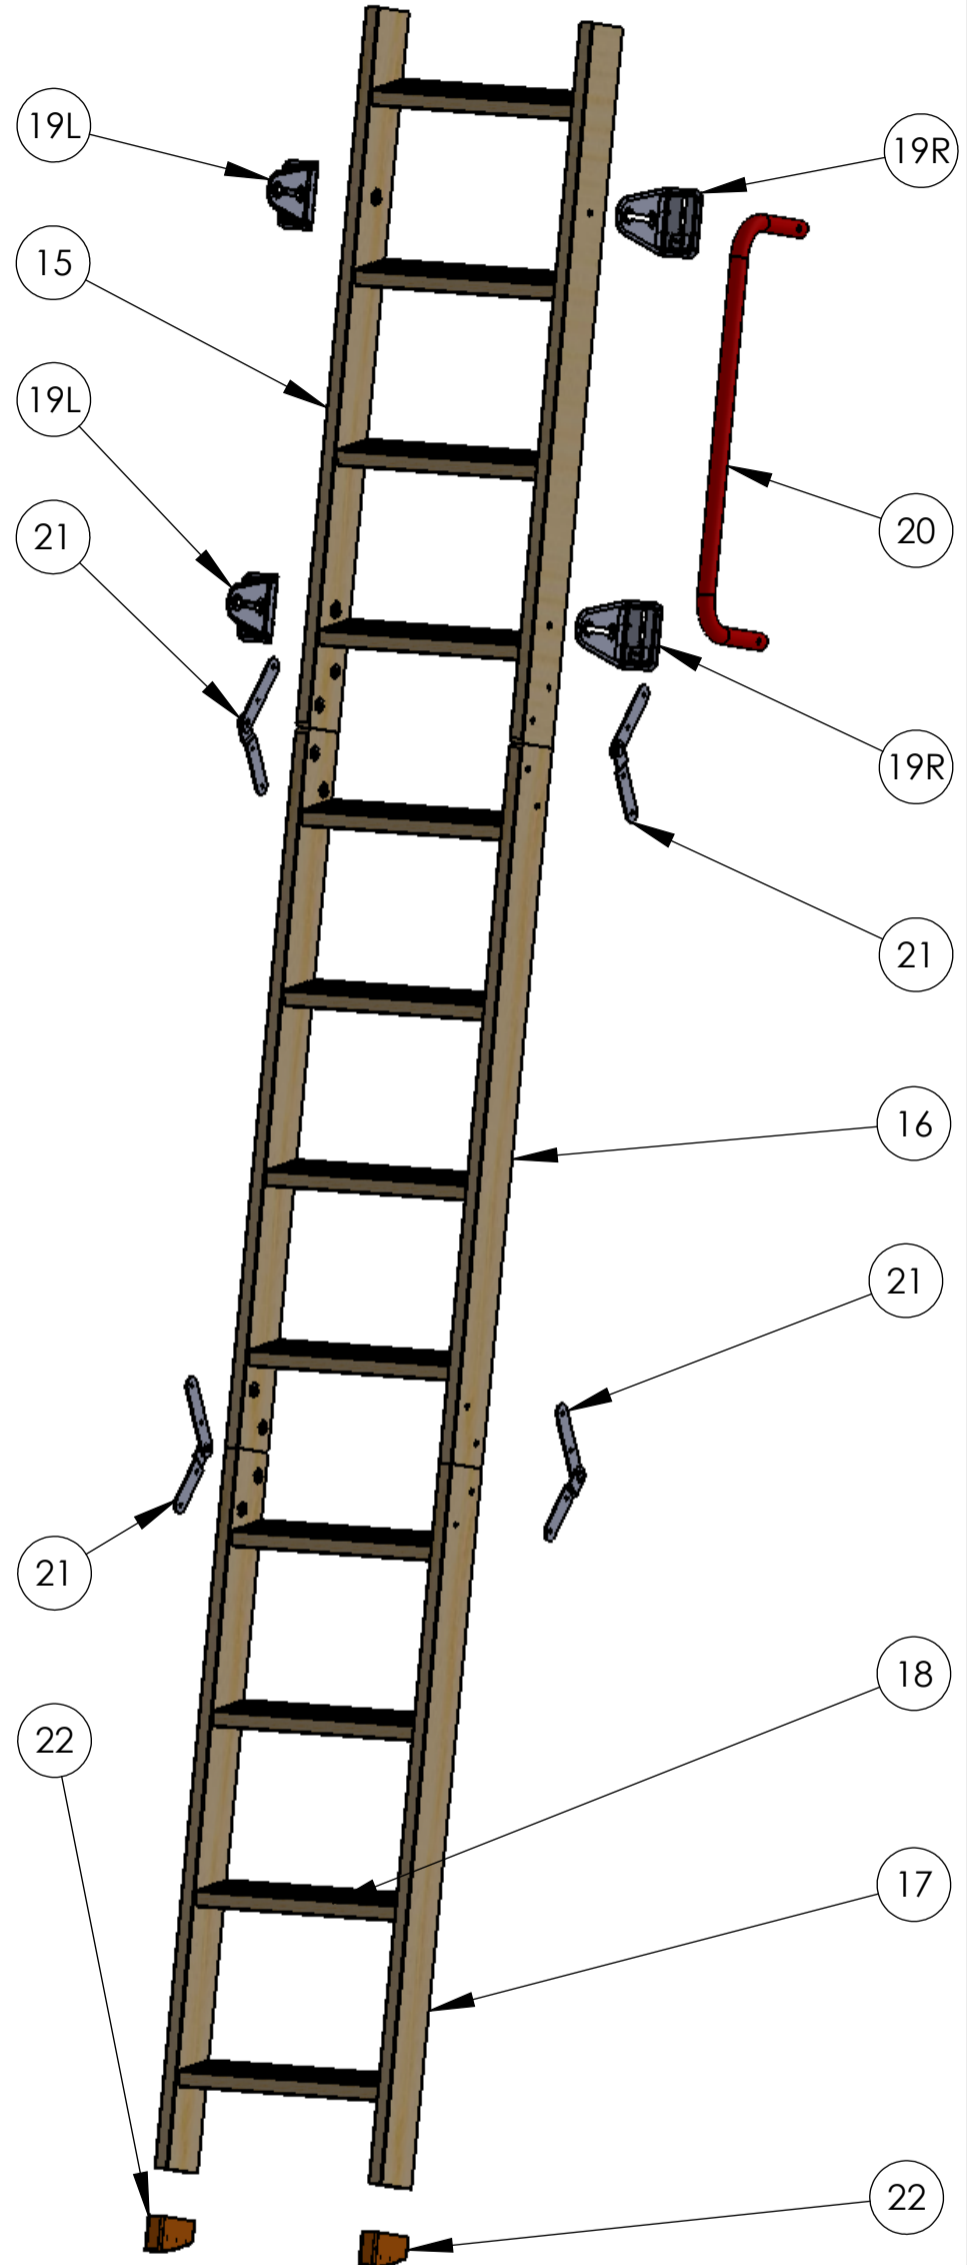

Keylite Loft Ladder

Name:
 Adress:

Contact Tel:
 Contact Fax:

Part No.	Part Name
1	KYL Framebox
2	KYL Trapdoor
3	KYL Trapdoor hinge L&R
4	KYL Arms L&R
5	KYL Corner bracket bottom L&R
6	KYL Chain holding bracket L&R
7	KYL Handle Lock
8	KYL Lock housing
9	KYL Thimble
10	KYL Seal
11	KYL Spring
12	KYL Chain

Part No.	Part Name
13	KYL F-F Bracket L&R
14	KYL Opening pool
15	KYL Ladder segment 1
16	KYL Ladder segment 2
17	KYL Ladder segment 3
18	KYL Rung
19	KYL L-bracket Mk II L&R
20	KYL Handrail
21	KYL Ladder hinge
22	KYL Plastic feet
23	-
24	-