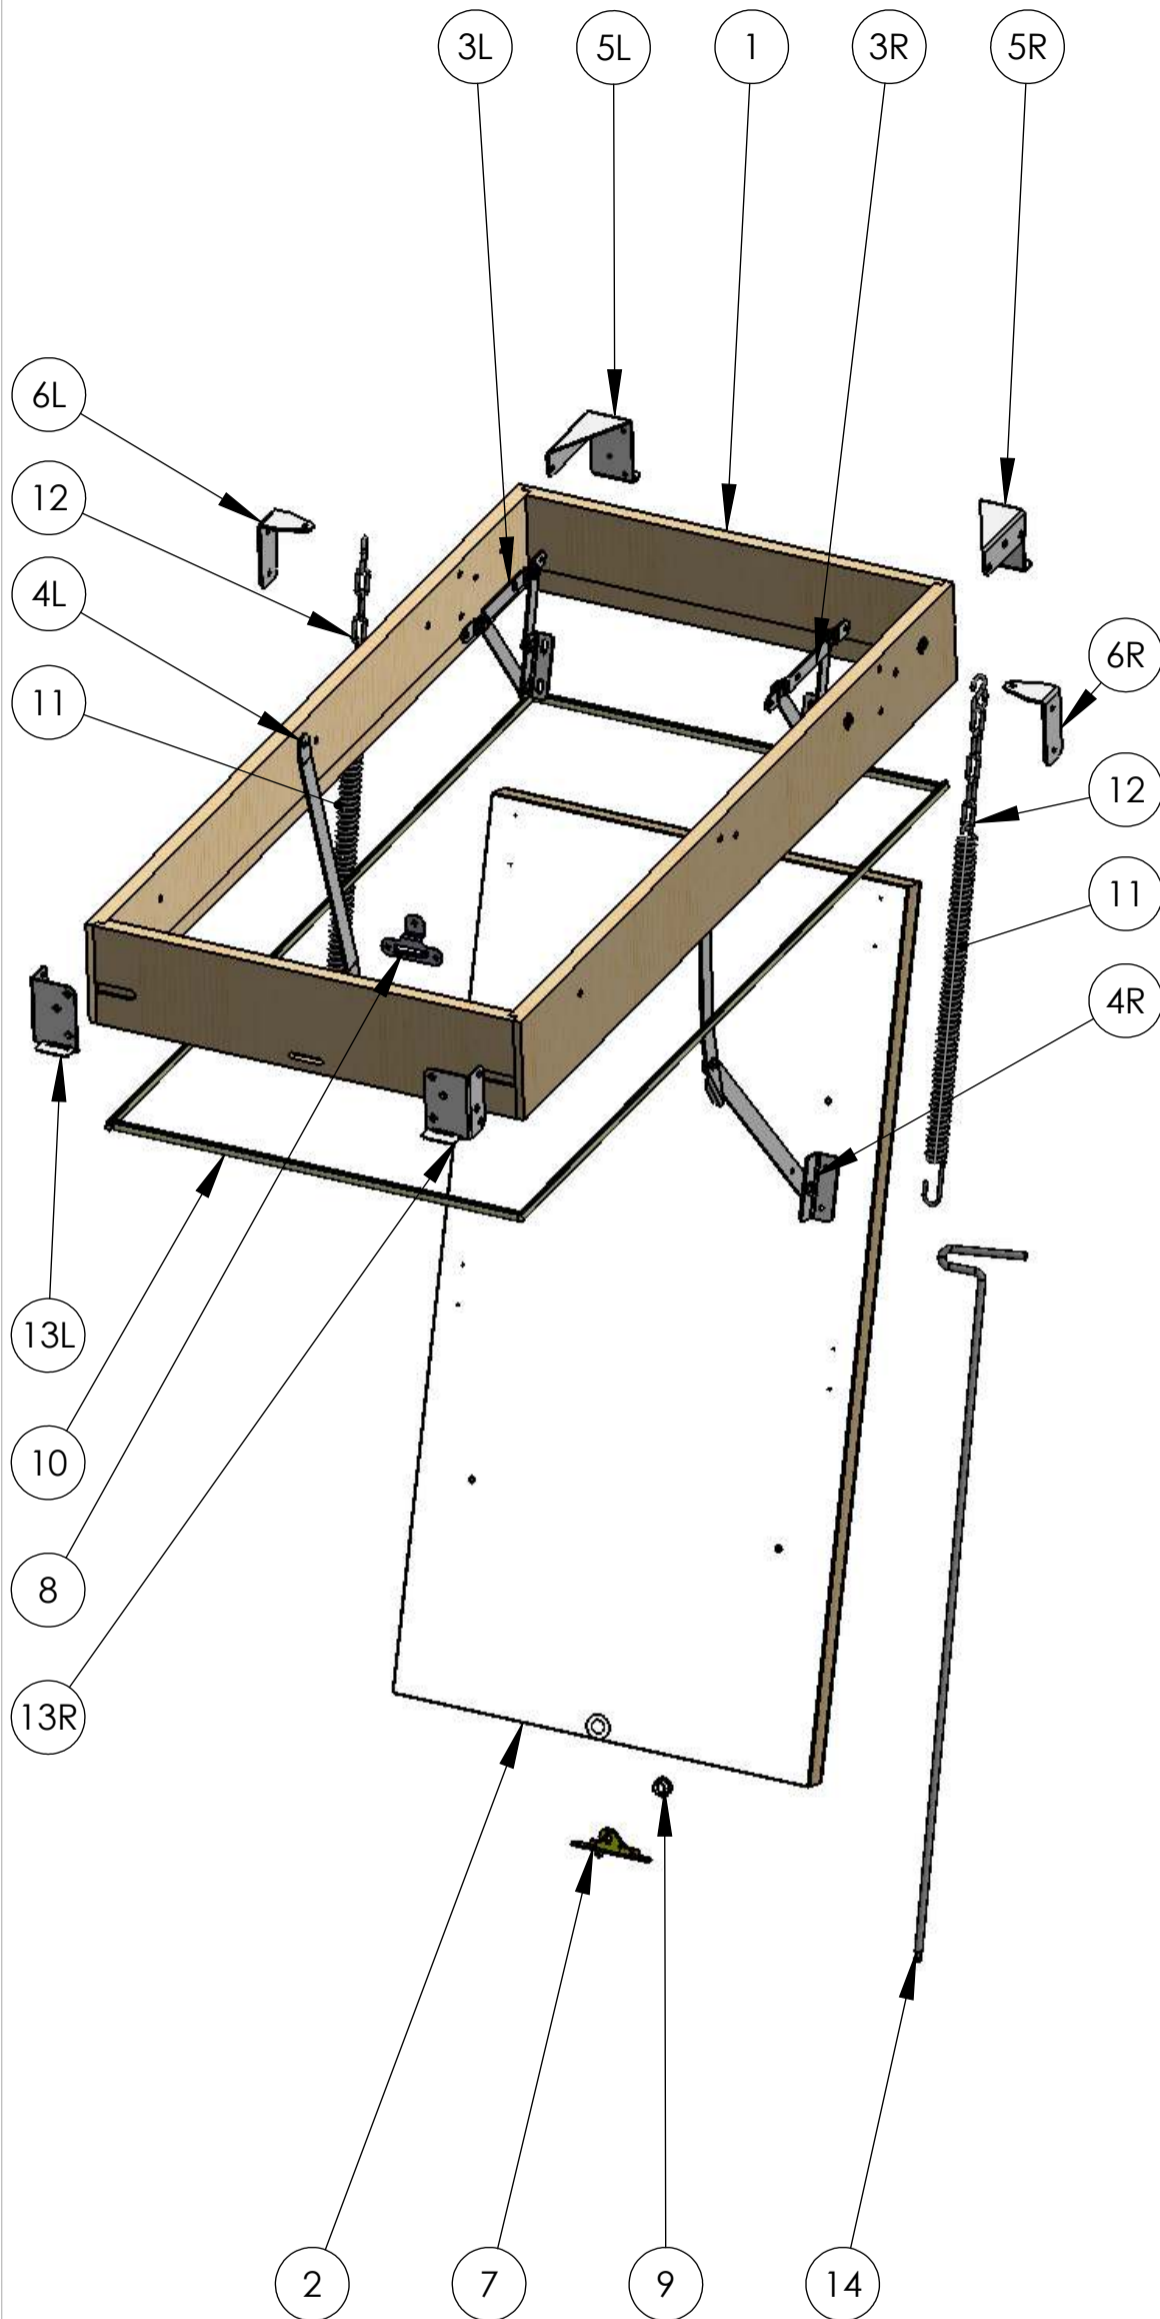

Keylite Loft Ladder

Name:
 Adress:

Contact Tel:
 Contact Fax:

Part No.	Part Name
1	KYL Framebox
2	KYL Trapdoor
3	KYL Trapdoor hinge L&R
4	KYL Arms L&R
5	KYL Corner bracket bottom L&R
6	KYL Chain holding bracket L&R
7	KYL Handle Lock
8	KYL Lock housing
9	KYL Thimble
10	KYL Seal
11	KYL Spring
12	KYL Chain

Part No.	Part Name
13	KYL F-F Bracket L&R
14	KYL Opening pool
15	KYL Ladder segment 1
16	KYL Ladder segment 2
17	KYL Ladder segment 3
18	KYL Rung
19	KYL L-bracket Mk II L&R
20	KYL Handrail
21	KYL Ladder hinge
22	KYL Plastic feet
23	-
24	-