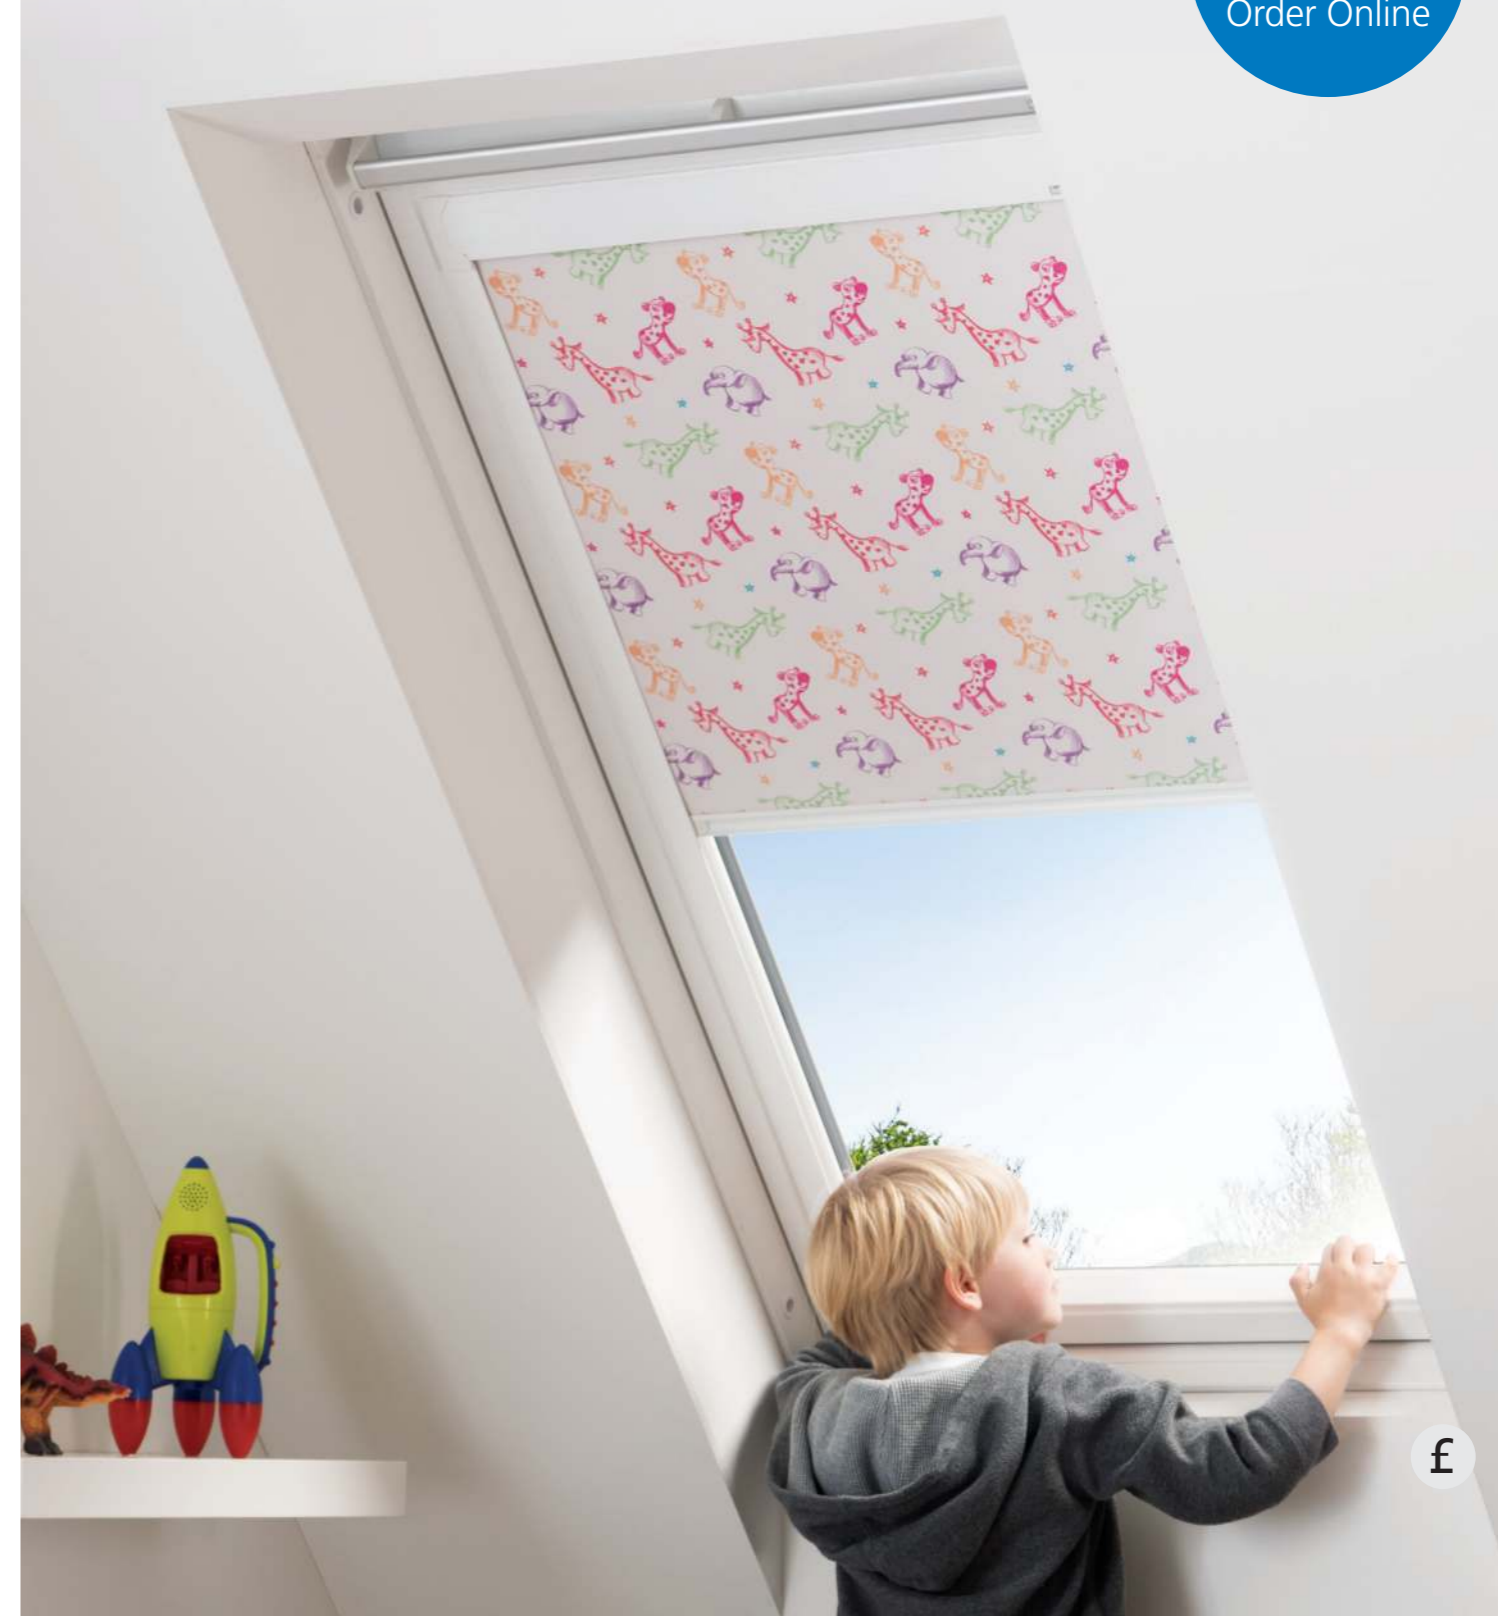

Colour Your Life

ORDER ONLINE
www.keyliteblinds.com

ORDER HOTLINE
UK: +44 (0)12 8320 0197
NI: +44 (0)28 8676 7515

E-MAIL ENQUIRIES
UK: sales@keyliteblinds.com
NI: salesirl@keyliteblinds.com

UK
Ryder Close, Cadley Hill Industrial Estate,
Swadlincote, South Derbyshire, DE11 9EU

T: +44 (0) 1283 200 158
E: info@keyliteuk.com

NI
Derryloran Industrial Est. Sandholes Road,
Cookstown, Co. Tyrone, BT80 9LU

T: +44 (0) 28 8675 8921
E: info@keylite.co.uk

keyliteroofwindows.com

keylite®

Blinds

3
Year
Guarantee

Style Collection

Genuine Keylite Blinds

Free
Swatches
Order Online

£