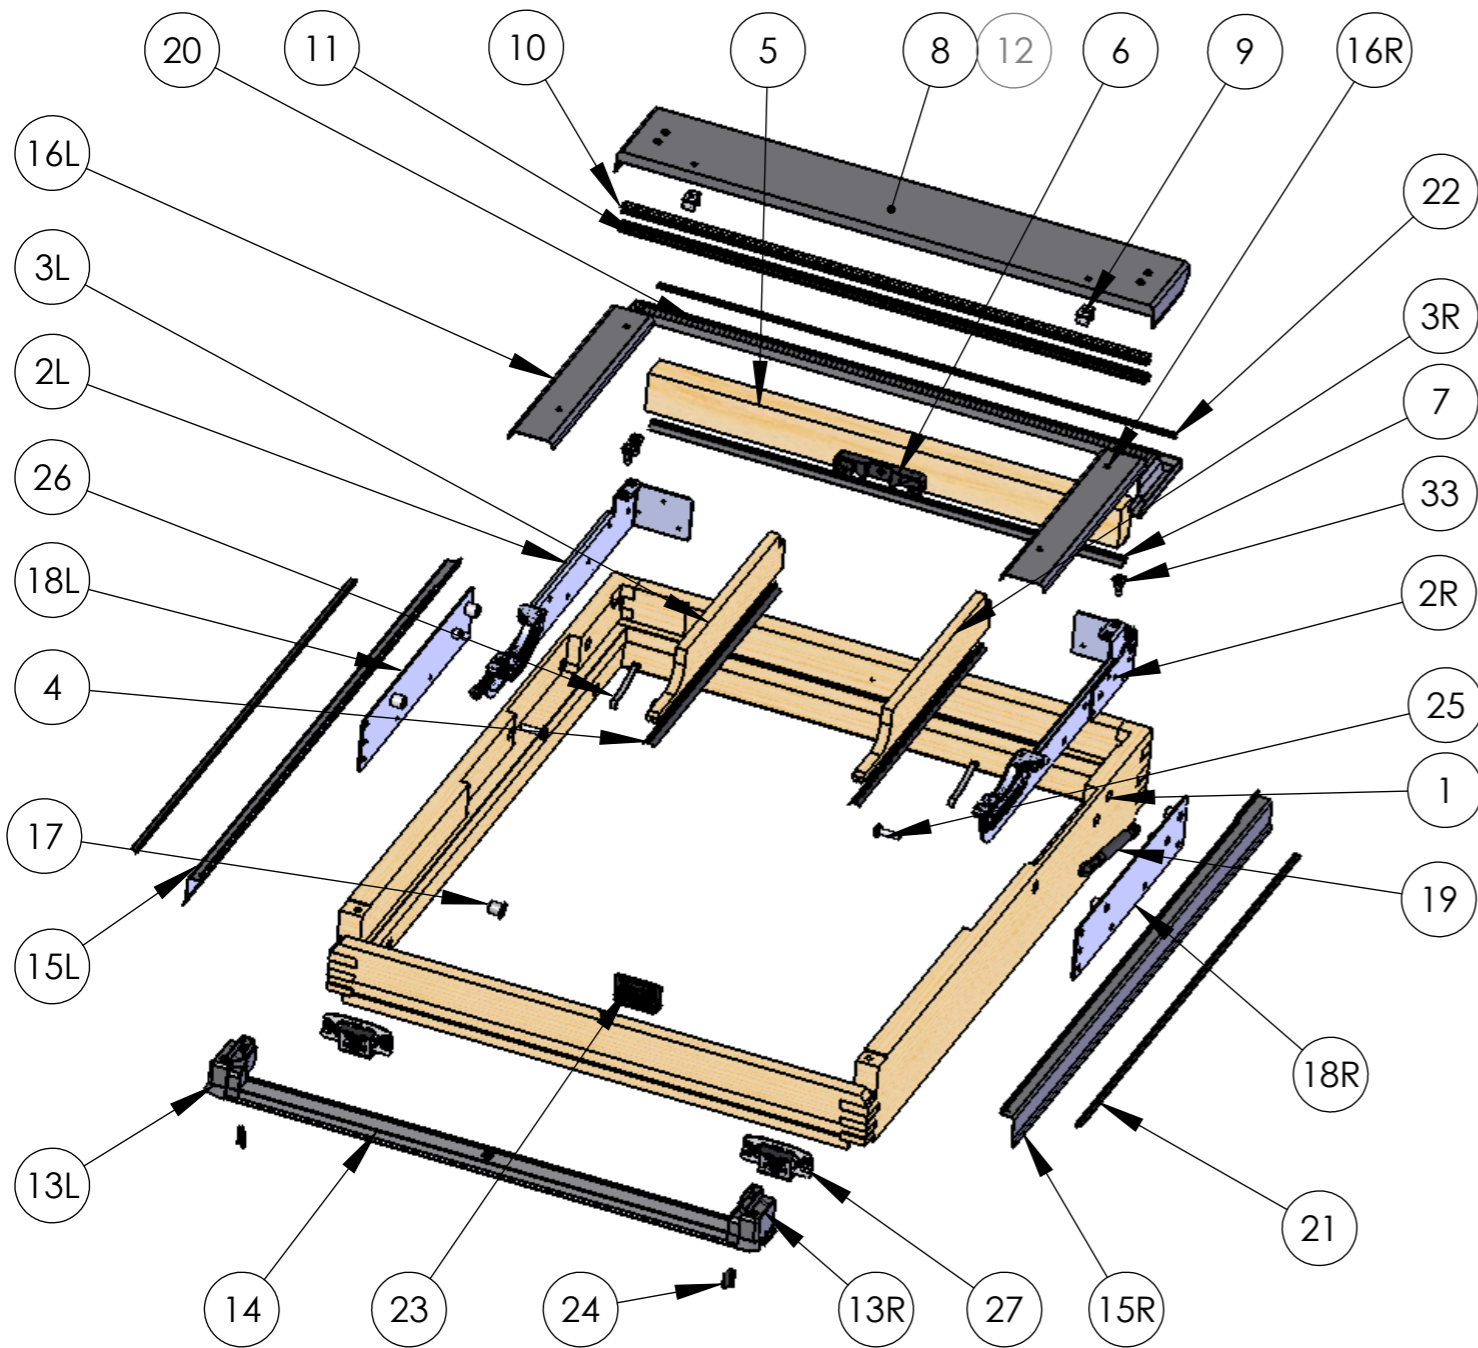

Part No.	Part Name
1	Frame Timber
2	Arms L&R
3	Frame Hinge Timber L&R
4	Hinge Timber Seal
5	Latch Keep Timber
6	Latch Keep Plastic
7	Latch Keep Seal
8	Hood Flashing
9	Hood Strip Hold. Bracket
10	Hood Strip
11	Hood Seal
12	Fly Mesh
13	Frame End Cap L&R
14	Bottom Frame Piece

Part No.	Part Name
15	Frame Side Flashing L&R
16	Frame C-Channel L&R
17	Thimble
18	Plate L&R
19	Ram
20	Gutter
21	Frame Side Flashing Seal
22	Guttering Seal
23	Handle Keep
24	Frame End Cap Rubber
25	M8 Bolt Silver-Red
26	Frame Hinge Spring
27	Flick Fit Bracket

Part No.	Part Name
30	Sash Timber
31	Top Rail
32	Sash Hinge L&R
33	Traffic Cone
34	Latch
35	Vent Flap Handle
36	Locking Bolt Housing
37	Locking Bolt Plastic
38	Glazing Unit
39	Upper Glazing Piece
40	Lower Glazing Piece
41	Sash End Cap L&R
42	Glazing Boss
43	Handle

Part No.	Part Name
44	Glazing Border Top
45	Glazing Border L&R
46	Sash C-Channel L&R
47	Window ID Card
48	Glazing Seal L&R
49	Glazing Seal Bottom
50	Glazing Seal Top
51	P-Seal
52	Second. Weather Seal
53	Sash Side/Bottom Seal
54	Georgian Bar (CW)
55	Spring Pin
56	Mastic ϕ 4
57	Mastic 1,5x9