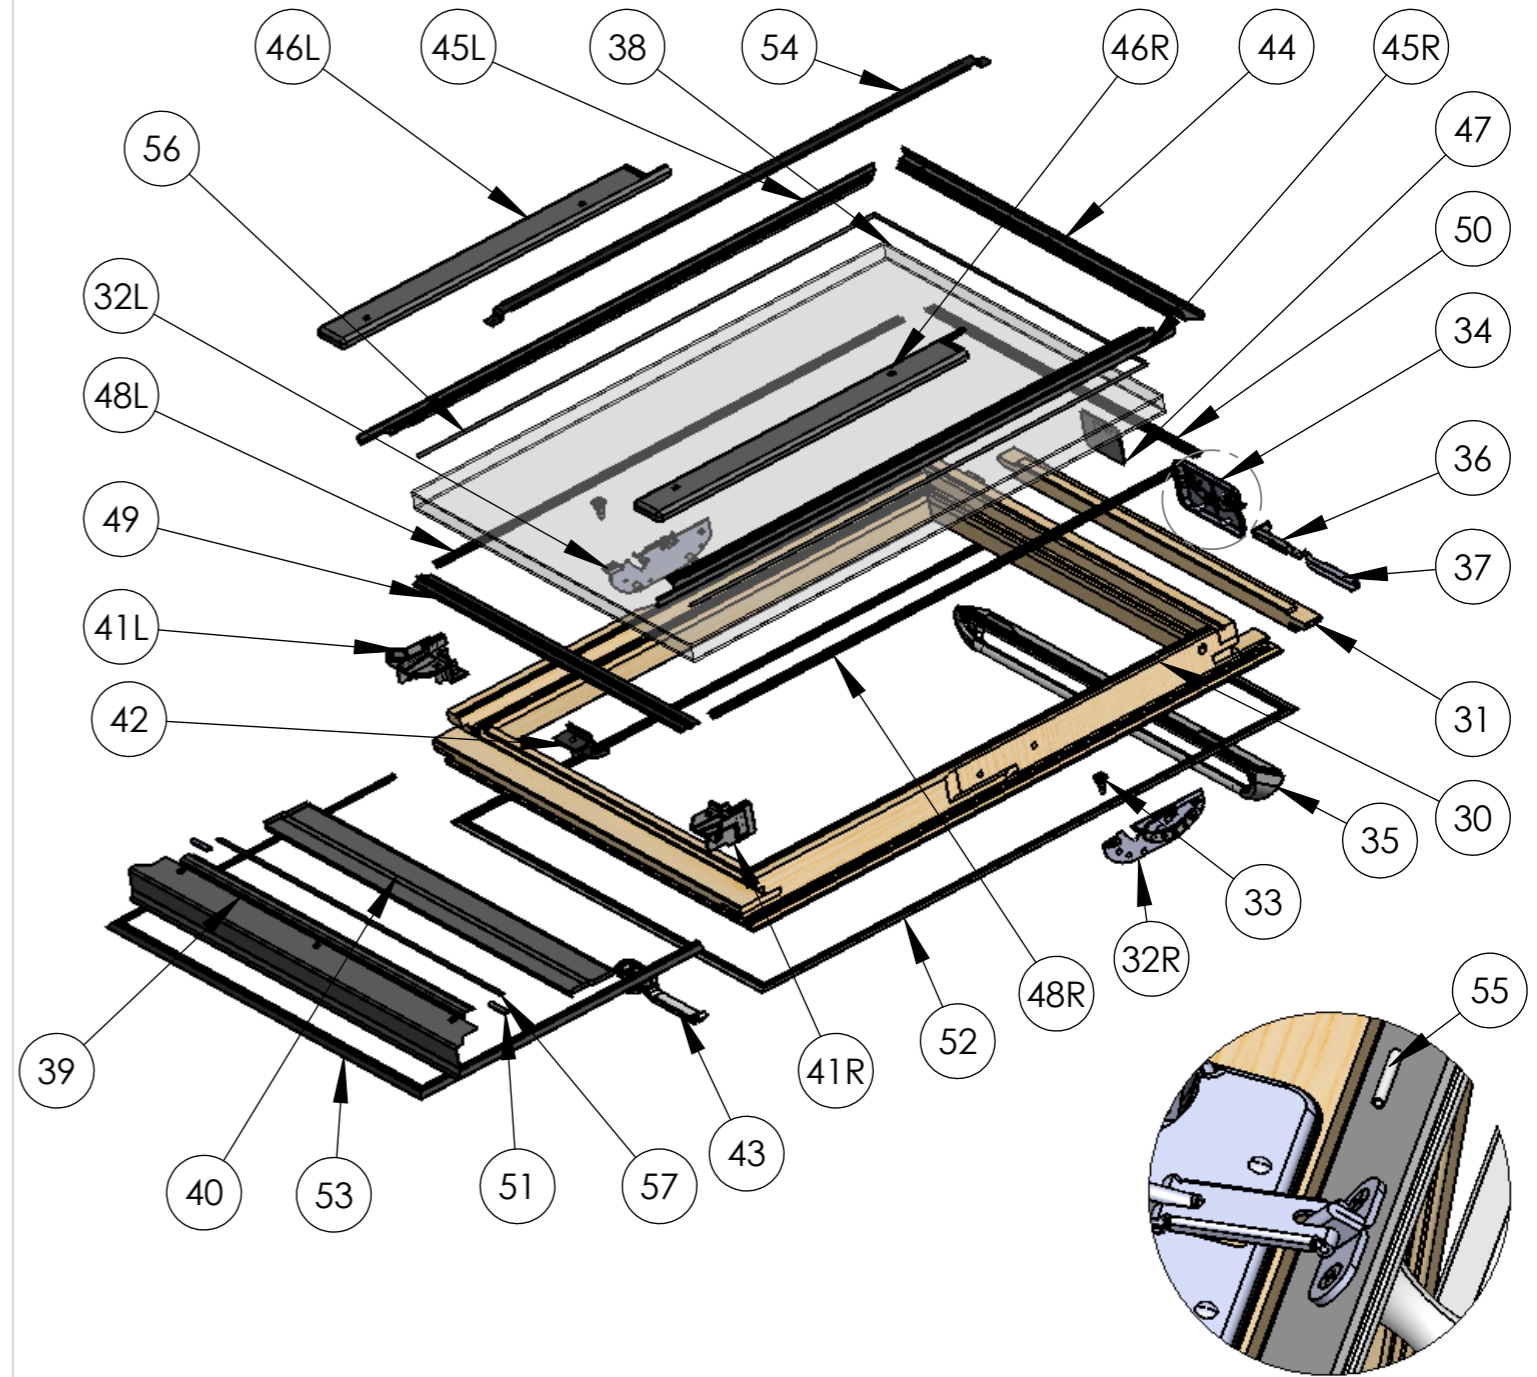

Part No.	Part Name
1	Frame Timber
2	Arms L&R
3	Frame Hinge Timber L&R
4	Hinge Timber Seal
5	Latch Keep Timber
6	Latch Keep Plastic
7	Latch Keep Seal
8	Hood Flashing
9	Hood Strip Hold. Bracket
10	Hood Strip
11	Hood Seal
12	Fly Mesh
13	Frame End Cap L&R
14	Bottom Frame Piece

Part No.	Part Name
15	Frame Side Flashing L&R
16	Frame C-Channel L&R
17	Thimble
18	Plate L&R
19	Ram
20	Gutter
21	Frame Side Flashing Seal
22	Guttering Seal
23	Handle Keep
24	Frame End Cap Rubber
25	M8 Bolt Silver-Red
26	Frame Hinge Spring
27	Flick Fit Bracket

Part No.	Part Name
30	Sash Timber
31	Top Rail
32	Sash Hinge L&R
33	Traffic Cone
34	Latch
35	Vent Flap Handle
36	Locking Bolt Housing
37	Locking Bolt Plastic
38	Glazing Unit
39	Upper Glazing Piece
40	Lower Glazing Piece
41	Sash End Cap L&R
42	Glazing Boss
43	Handle