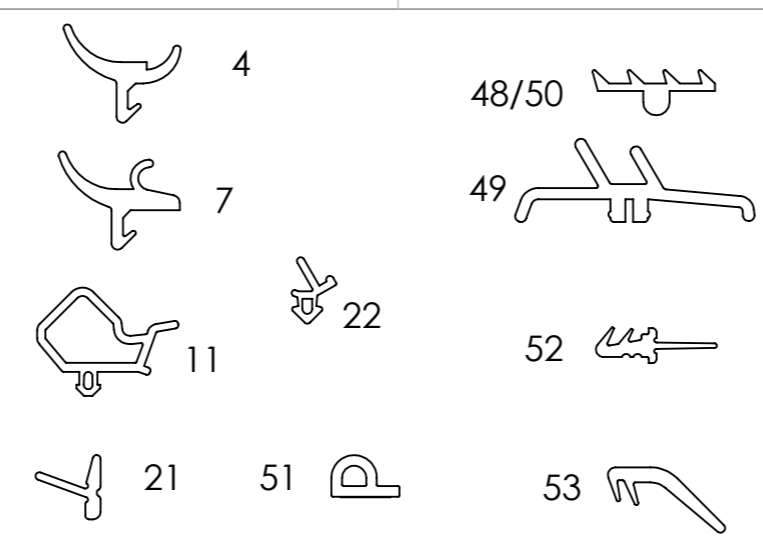

Part No.	Part Name
1	Frame Timber
2	Arms L&R
3	Frame Hinge Timber L&R
4	Hinge Timber Seal
5	Latch Keep Timber
6	Latch Keep Plastic
7	Latch Keep Seal
8	Hood Flashing
9	Hood Strip Hold. Bracket
10	Hood Strip
11	Hood Seal
12	Fly Mesh
13	Frame End Cap L&R
14	Bottom Frame Piece

Part No.	Part Name
15	Frame Side Flashing L&R
16	Frame C-Channel L&R
17	Thimble
18	Plate L&R
19	Ram
20	Gutter
21	Frame Side Flashing Seal
22	Guttering Seal
23	Handle Keep
24	Frame End Cap Rubber
25	M8 Bolt Silver-Red
26	Frame Hinge Spring
27	Flick Fit Bracket

Part No.	Part Name
30	Sash Timber
31	Top Rail
32	Sash Hinge L&R
33	Traffic Cone
34	Latch
35	Vent Flap Handle
36	Locking Bolt Housing
37	Locking Bolt Plastic
38	Glazing Unit
39	Upper Glazing Piece
40	Lower Glazing Piece
41	Sash End Cap L&R
42	Glazing Boss
43	Handle