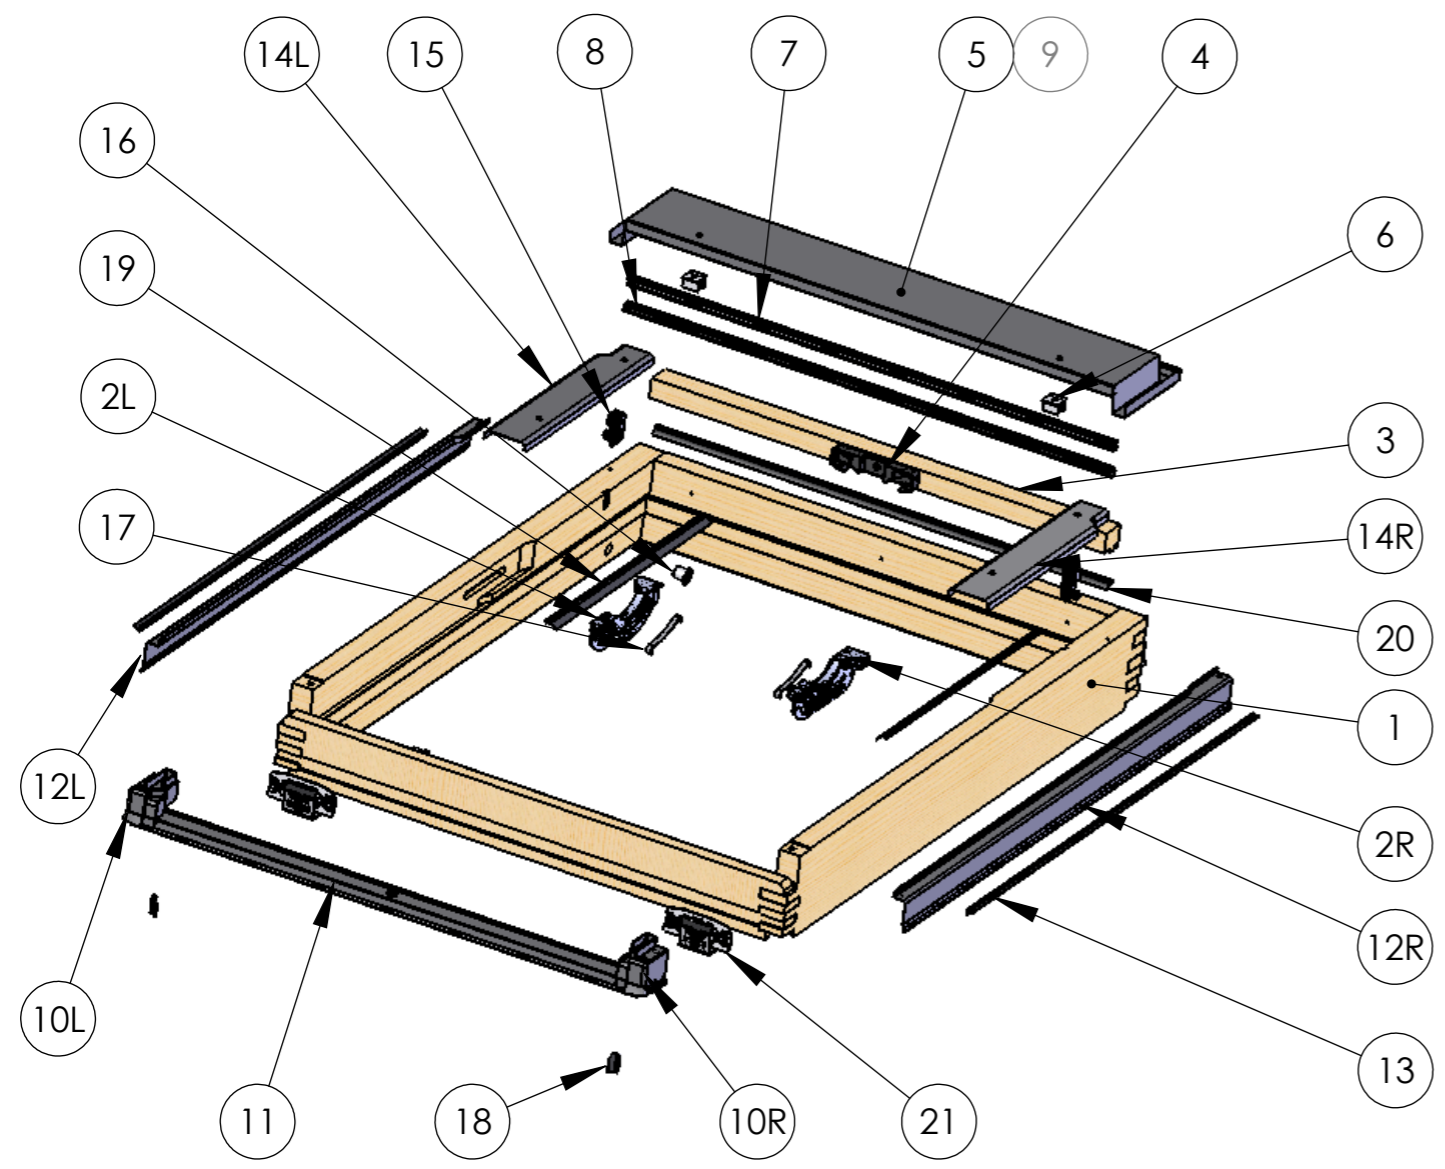

# Keylite Roof Windows - Central Pivot Part List

Name:  
 Adress:  
 Contact Tel:  
 Contact Fax:

Part No.	Part Name	Part No.	Part Name		Part No.	Part Name	Part No.	Part Name
1	Frame Timber	13	Frame Side Seal		30	Sash Timber	45	Window ID Card
2	Frame Hinge L&R	14	Frame C-Channel L&R		31	Top Rail	46	Glazing Seal Top
3	Latch Keep Timber	15	Sash Guide Piece	20	32	Sash Hinge L&R	47	Glazing Seal L&R
4	Latch Keep Plastic	16	Thimble		33	Traffic Cone	48	Glazing Seal Bottom
5	Hood Flashing	17	Frame Hinge Spring		34	Latch	49	P-Seal
6	Hood Strip Hold. Bracket	18	Frame End Cap Rubber	13	35	Vent Flap Handle	50	Sash Side/Bottom Seal
7	Hood Strip	19	Frame Side Seal		36	Locking Bolt Housing	51	Second. Weather Seal
8	Hood Seal	20	Latch Keep Timber Seal		37	Locking Bolt Plastic	52	Sash End Cap L&R
9	Fly Mesh	21	Flick Fit Bracket	19/50	38	Glazing Unit	53	Georgian Bar (CW)
10	Frame End Cap L&R				39	Lower Glazing Piece	54	Sash Guide Plug
11	Bottom Frame Piece				40	Glazing Boss	55	Spring Pin
12	Frame Side Flashing L&R			8	42	Glazing Border Top	56	Mastic Ø 4
					43	Glazing Border L&R	57	Mastic 1,5x9
					44	Sash C-Channel L&R		