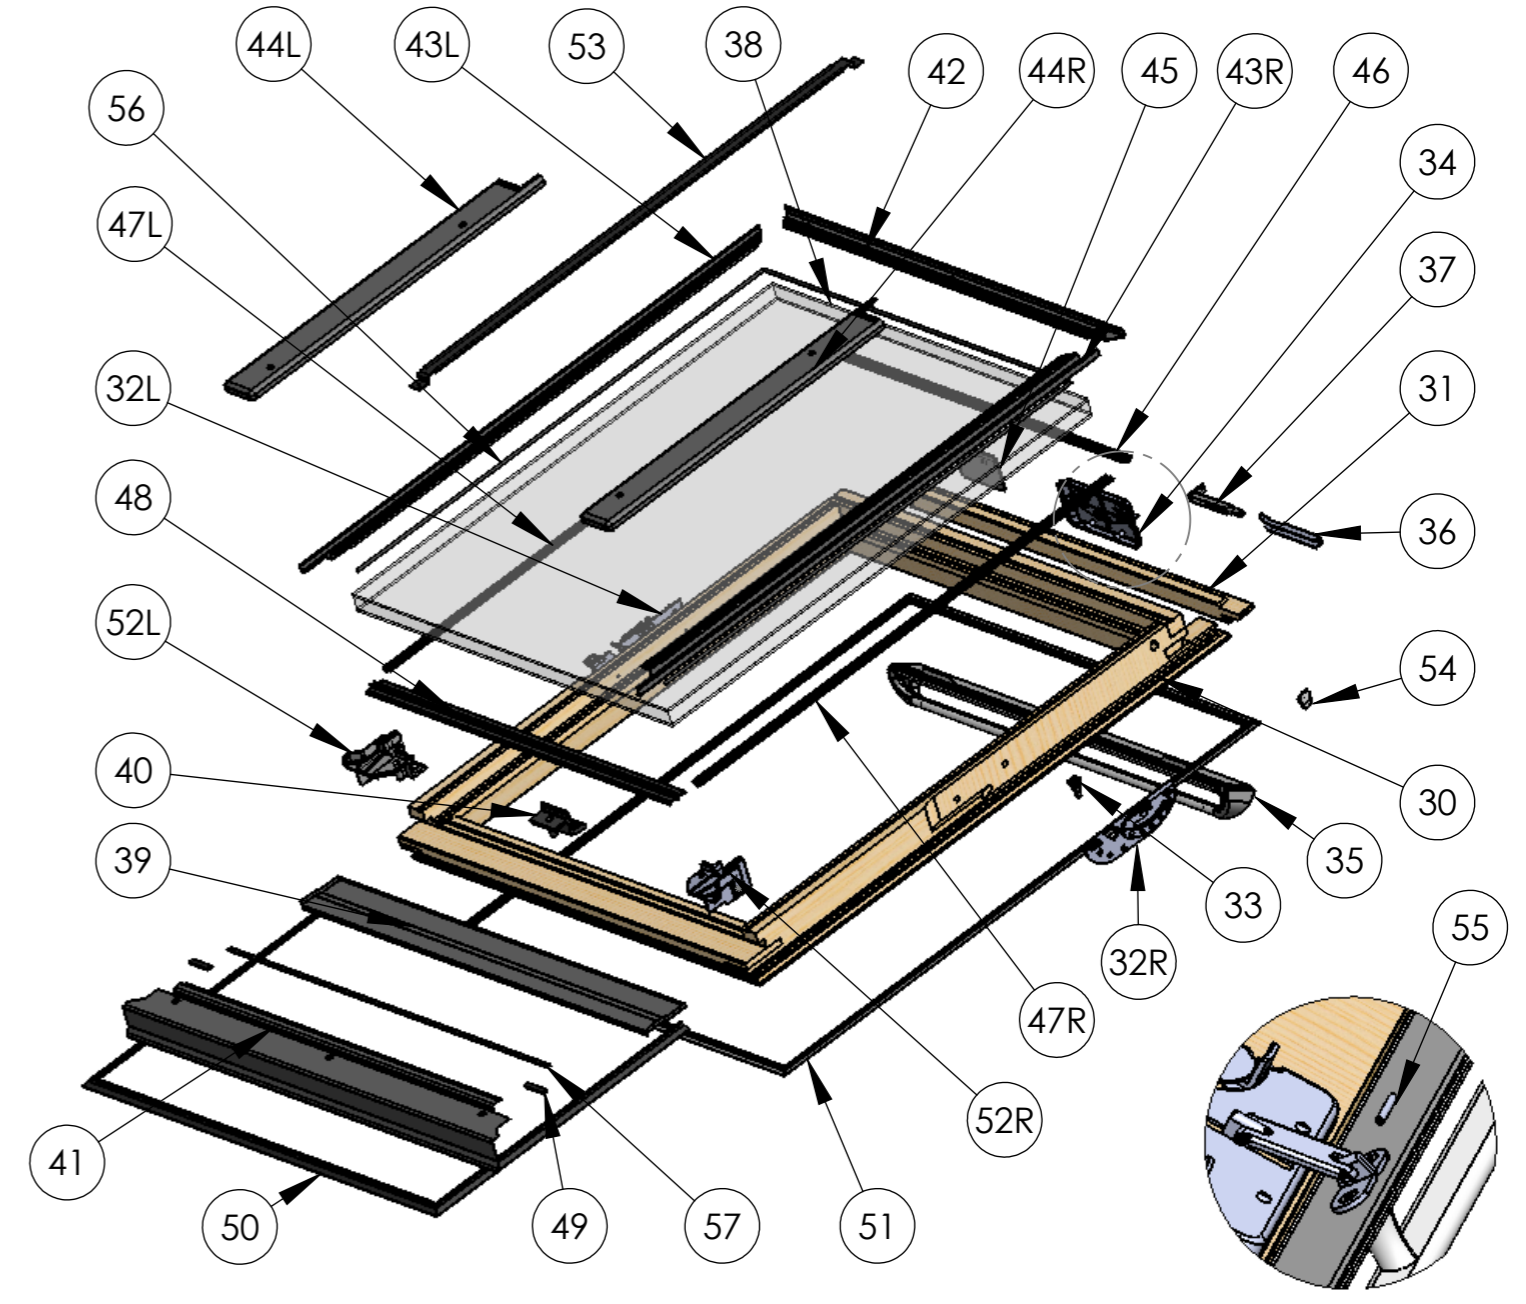

# Keylite Roof Windows - Central Pivot Part List

Name:  
 Adress:  
 Contact Tel:  
 Contact Fax:

Part No.	Part Name	Part No.	Part Name		Part No.	Part Name	Part No.	Part Name
1	Frame Timber	13	Frame Side Seal		30	Sash Timber	45	Window ID Card
2	Frame Hinge L&R	14	Frame C-Channel L&R		31	Top Rail	46	Glazing Seal Top
3	Latch Keep Timber	15	Sash Guide Piece	20	32	Sash Hinge L&R	47	Glazing Seal L&R
4	Latch Keep Plastic	16	Thimble		33	Traffic Cone	48	Glazing Seal Bottom
5	Hood Flashing	17	Frame Hinge Spring		34	Latch	49	P-Seal
6	Hood Strip Hold. Bracket	18	Frame End Cap Rubber	13	35	Vent Flap Handle	50	Sash Side/Bottom Seal
7	Hood Strip	19	Frame Side Seal		36	Locking Bolt Housing	51	Second. Weather Seal
8	Hood Seal	20	Latch Keep Timber Seal		37	Locking Bolt Plastic	52	Sash End Cap L&R
9	Fly Mesh	21	Flick Fit Bracket	19/50	38	Glazing Unit	53	Georgian Bar (CW)
10	Frame End Cap L&R				39	Lower Glazing Piece	54	Sash Guide Plug
11	Bottom Frame Piece				40	Glazing Boss	55	Spring Pin
12	Frame Side Flashing L&R			8	42	Glazing Border Top	56	Mastic Ø 4
					43	Glazing Border L&R	57	Mastic 1,5x9
					44	Sash C-Channel L&R		